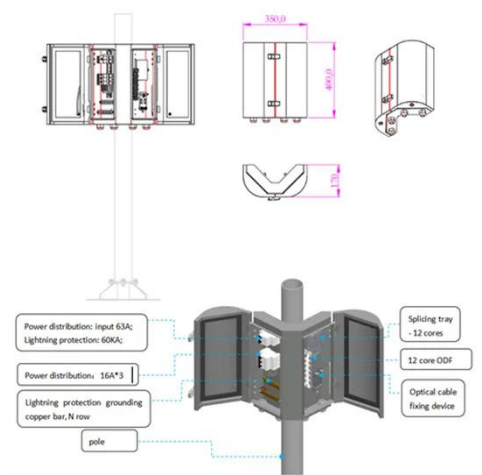

This piece will walk you through everything about your own residential wind power system - from foundation to electrical setup.