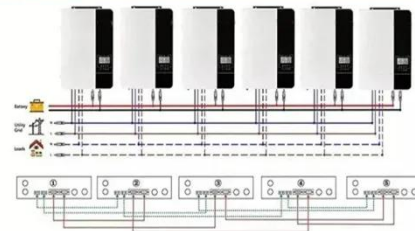

How much area is needed for solar panel installation

A typical home solar panel is about 3 feet wide by 5.5 feet long, occupying an area of roughly 17.5 square feet (sq ft). On average, the amount of required roof space for a set of home ...

Parallel (Parallel operation up to 6 unit (only with battery connected))

AC input wires

AC output wires