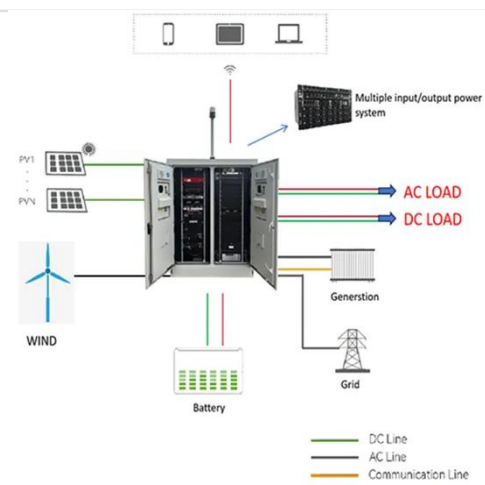

The base station transmits and receives signals, ensuring seamless communication over radio frequencies. In essence, it acts as the intermediary between the user and the network, enabling ...

How Do Base Stations Communicate with Each Other?

Base stations communicate with each other through a wireless communication protocol such as Wi-Fi, Bluetooth, LTE, or other cellular networks. They can also communicate through wired connections ...

Understanding Base Stations in Mobile Communication

A base station is a fixed point that enables wireless communication between mobile devices and the network. These stations consist of radio transceivers, antennas, and a controller which facilitate the ...