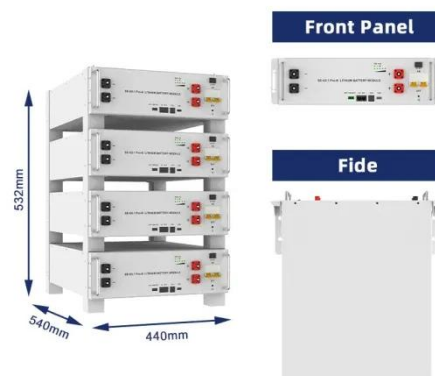

Huawei SUN2000-60KTL-M3

The Huawei SUN2000-60KTL-M3 is a high-efficiency three-phase solar inverter designed for commercial and industrial installations. It offers 60 kW of power, superior efficiency of 98.7%, intelligent real-time ...