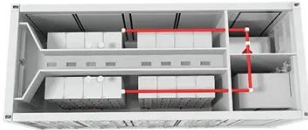

charging pads, a 3000W AC output port, and two PD 3.1 140W USB-C ports, ...