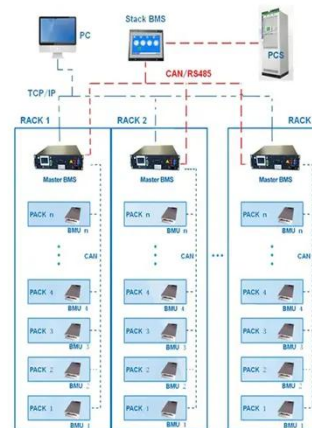

BMS Wiring Diagram

Best Portable Power Stations With 3000W Capacity for Reliable Backup

Finding a powerful and reliable portable power station with around 3000W output is essential for home backup, outdoor use, and emergency readiness. Below is a summary table ...