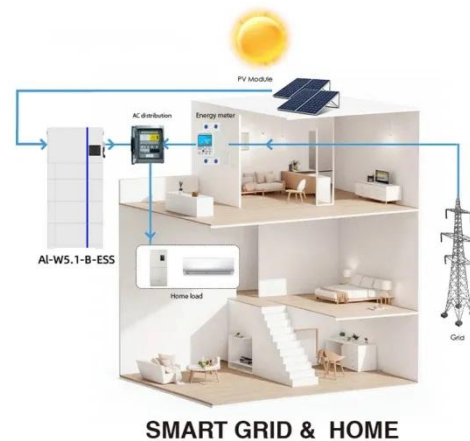

price of 25kw outdoor photovoltaic storage cabinet , etrailer

Seeking price of 25kw outdoor photovoltaic storage cabinet? Dive into our diverse selection and find exactly what you need!