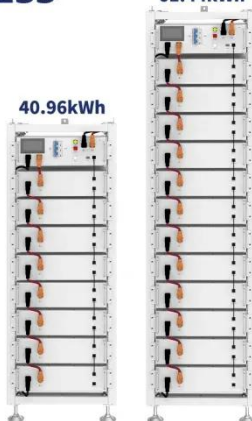

TOPBAND. Engineered for harsh climates and demanding workloads, our outdoor

...

Energy Storage Equipment, Energy storage solutions, Lithium battery

The Huijue Group Off-Grid Solution comprises three main components: photovoltaic systems, energy storage systems, and off-grid systems, enabling energy self-sufficiency.

ESS

Battery Enclosures & Cabinets

Our battery enclosures can be pole-mounted or ground-mounted and are suitable for indoor and outdoor applications. If you are not sure which enclosure you should choose, please don't hesitate to email ...

Industrial and Commercial Energy Storage Cooperation

Our energy storage cabinet systems provide efficient solutions for commercial and industrial (C& I) applications, including battery storage,