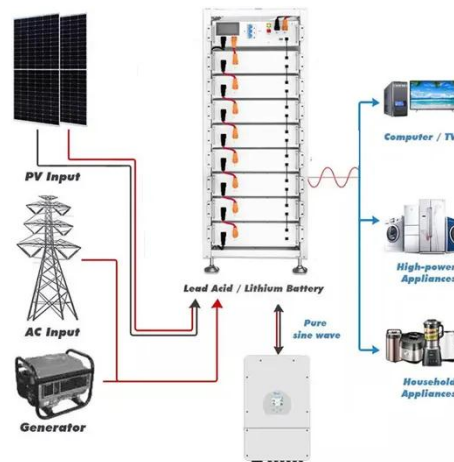

Amazon : 5000 Watt Inverter

LVYUAN 5000 Watt Power Inverter 12V to 110V 120V for Vehicle, Solar Inverter System, Heavy Duty, RV, Truck, Off Grid, Camping with 4 AC Outlets, LCD Display, Wireless Remote Control, Car Power ...