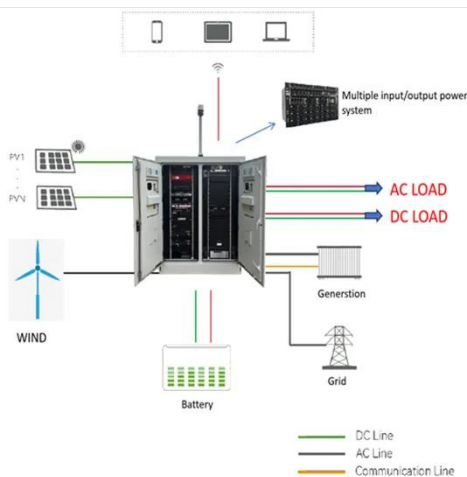

10 Best 5000 Inverters 2026 in the US

The JARXIOKE 5000W Pure Sine Wave Power Inverter is a solid choice if you're looking for a reliable power source for home, RV, or emergency use. It delivers a continuous 5000 watts with ...