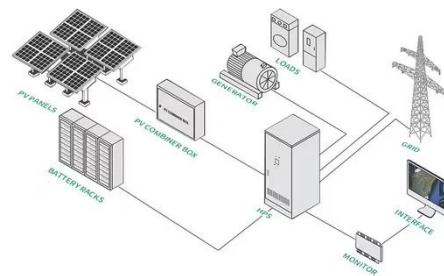

Sunsoar Solid Hook Glazed Tile Roof Photovoltaic Bracket

This solar PV bracket is suitable for glazed tile roofs, and the parts required for installation are specially designed for them, including mid clamp, end clamp, aluminum rail, rail connector, fasteners and ...