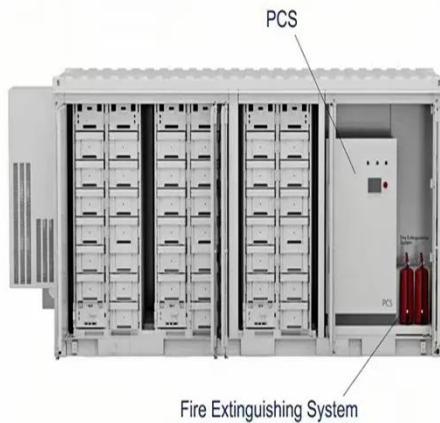

Ground Fault (GFCI) Circuit Breakers

Shop our ground fault (GFCI / GFI) circuit breakers, or Residual Current Device (RCD), which offer GFCI protection by shutting off electric power when they sense an imbalance between the outgoing and ...

Ground Fault Interrupters & RCDs for sale , eBay

Get the best deals on Ground Fault Interrupters & RCDs when you shop the largest online selection at eBay . Free shipping on many items , Browse your favorite brands , affordable prices.

Contact Us

For catalog requests, pricing, or partnerships, please visit:
<https://espay.es>