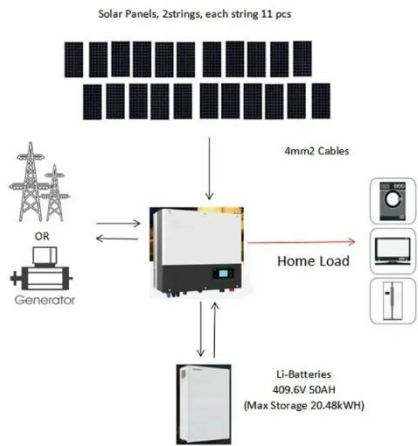

Find m1102 and 5 ...

Contact Us

For catalog requests, pricing, or partnerships, please visit:
<https://espay.es>