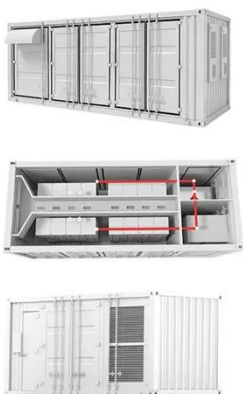

10KW off grid solar power inverter 96VDC 192VDC single phase

The inverter intelligently manages power sources to maximize the use of solar energy while seamlessly switching to mains power when solar production is insufficient.

Georgia Secretary of State