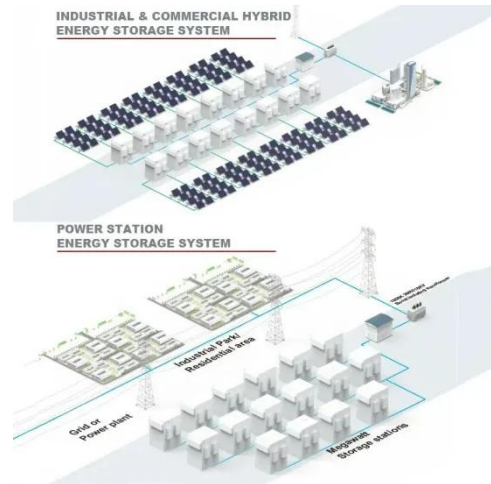

disponíveis para usuários.

Contact Us

For catalog requests, pricing, or partnerships, please visit:
<https://espay.es>