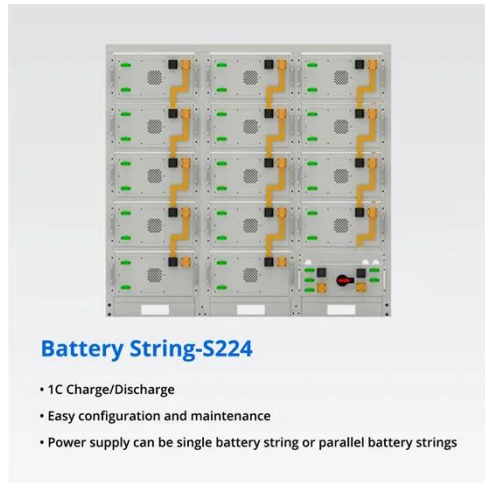

Espay Solar Energy S.L.

Full name of site energy battery cabinet

Full name of site energy battery cabinet

BESS CABINET

A BESS cabinet (Battery Energy Storage System cabinet) is no longer just a "battery box." In modern commercial and industrial (C& I) projects, it is a full energy asset --designed to reduce electricity ...