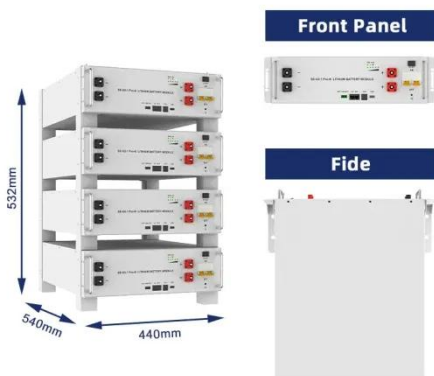

Site Battery Cabinet

This series of products integrates battery PACK, BMS system, high-voltage box, power distribution unit, temperature control system, and fire protection system. It is designed in a cabinet style, which is ...

SiteFlex® Enclosures

Optimize energy storage and system protection with SiteFlex, offering modular enclosures that ensure reliability in extreme environments.