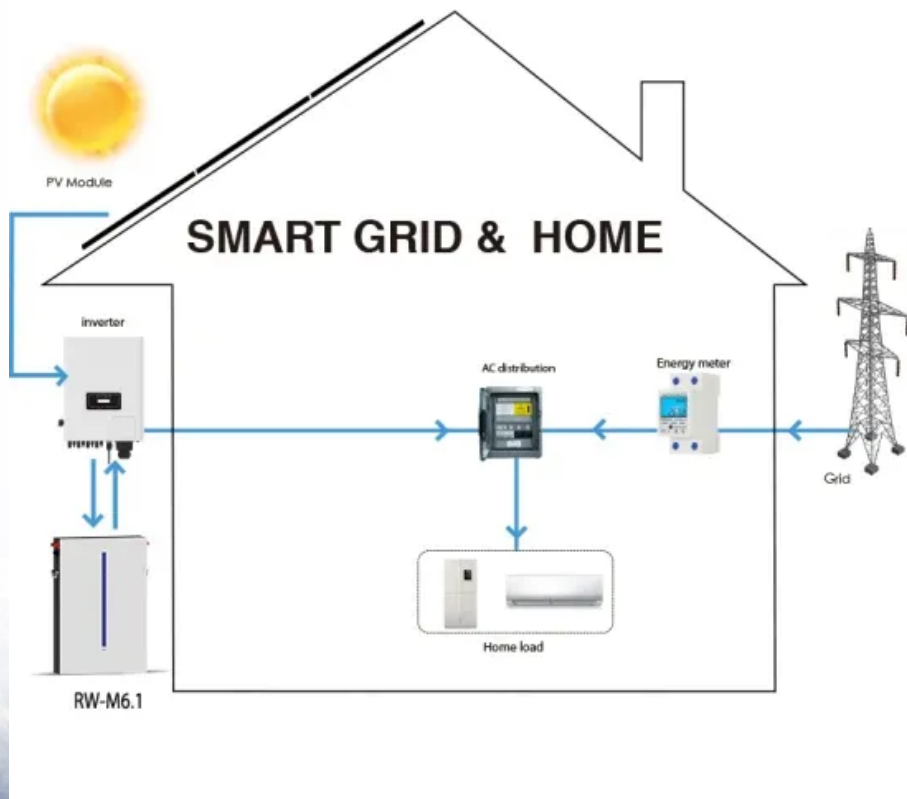

# **Foreign Huawei solar container communication station inverter environmentally friendly electricity**

## Overview

---

energy officials are reassessing the risk posed by Chinese-made devices that play a critical role in renewable energy infrastructure after unexplained communication equipment was found inside some of them, two people familiar with the matter said. Every solar panel and battery connected to the U. energy grid relies on a device few people ever consider: the power inverter. experts found undocumented communication modules and secret radios embedded in some Chinese-manufactured solar inverters and battery systems. Although inverters are designed to allow long-distance access to updates and maintenance. North America leads with 40% market share, driven by streamlined permitting processes and tax incentives that reduce total project costs by 15-25%. Europe follows closely with 32% market share, where standardized container designs have cut installation timelines by 60% compared to traditional. LONDON (Reuters) -U. Power inverters, which are.

### Solar Container Communication Station Ems Network

Modular solar power station containers represent a revolutionary approach to renewable energy deployment, combining photovoltaic technology with standardized shipping.

## Illegal Communication Devices Found In Chinese-made Solar Power Inverter

In November, solar power inverters in the US and other places were shut down from China, highlighting the risk of foreign influence on local electricity supply and raising concerns among government ...