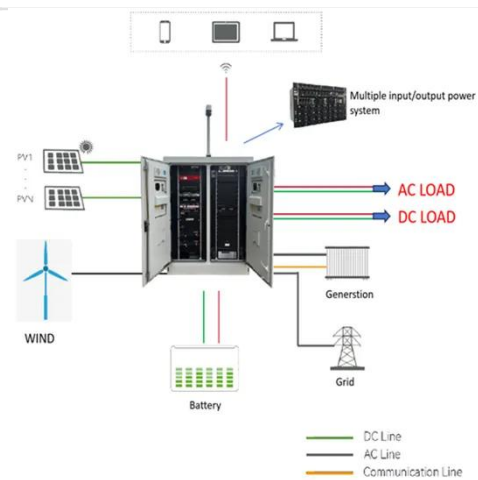

HUAWEI INVERTER AND BATTERY REVIEW -- CLEAN ENERGY ...

The new Belize Energy Resilience and Sustainability Project will deploy state-of-the-art battery energy storage systems across four strategic locations in the country, marking a significant step forward in ...