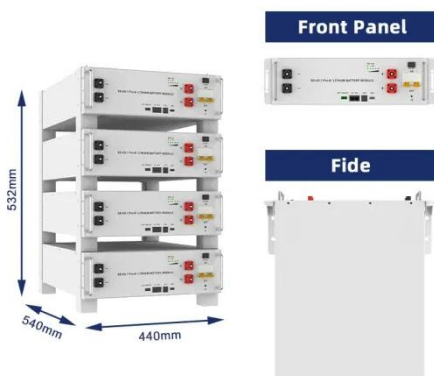

**LPW48V100H
48.0V or 51.2V**

Powerwave 33 Series 3: User Manual , PDF , Direct Current , Mains

This user manual contains guidelines for delivery, installation and commissioning of the UPS, and is intended for personnel who plan the installation, commissioning, use and service of the UPS.