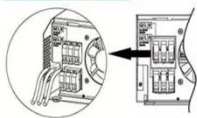

Fengjun 5 generator belt model

Fengjun 5 generator belt

7.5 kw 3600 rpm belt drive generator
New, MILLER 1001136104 belt drive generator intended for use on platform lifts. This belt-driven generator supplies ac power to the platform to run tools,

Great Wall 6 Fengjun 5 version 2.0T engine GW4D20 generator ...

Buy Great Wall 6 Fengjun 5 version 2.0T engine GW4D20 generator belt package online today!

AC input wires

AC output wires

How to install the generator belt of Fengjun 5

The generator pulley is easy to pop off, place the fan belt in the pulley groove, and bolt back on the generator. That leaves plenty of adjustment for the fan belt.

How to adjust the generator belt of Fengjun 5