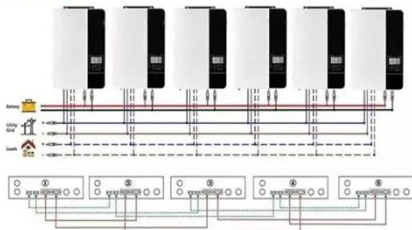

Great Wall 6 Fengjun 5 version 2.0T engine GW4D20 generator ...

Buy Great Wall 6 Fengjun 5 version 2.0T engine GW4D20 generator belt package online today!

AC input wires

AC output wires

How to install the generator belt of Fengjun 5

The generator pulley is easy to pop off, place the fan belt in the pulley groove, and bolt back on the generator. That leaves plenty of adjustment for the fan belt.

How to adjust the generator belt of Fengjun 5