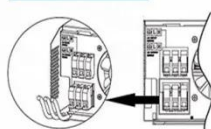

AC output wires