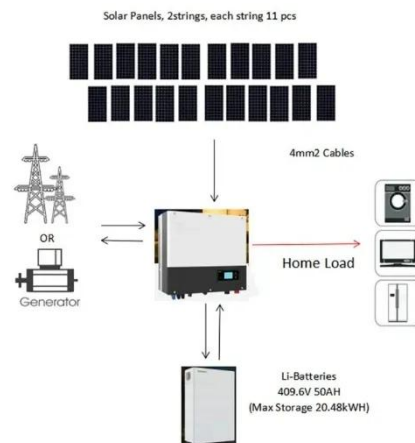

Eco Tec Lab: Innovating Sustainable Solutions in Togo , Eco Tec Lab

Explore our eco-innovative projects for sustainable development. Showcasing projects that promote sustainability and community-driven solutions. Eco Tec Lab, established in 2012 in Lomé, Togo, ...