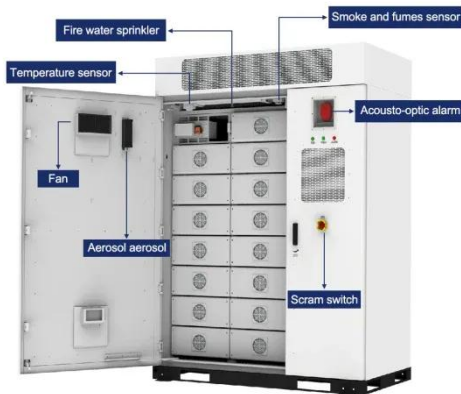

meters. Our product range includes power equipment, power adapters, chargers, ...