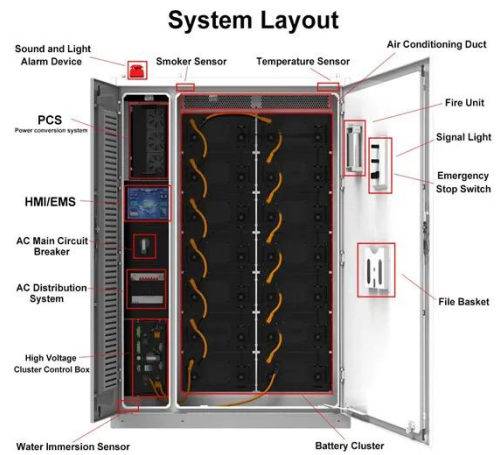

Integrated Energy Storage Cabinet

The Cabinet offers flexible installation, built-in safety systems, intelligent control, and efficient operation. It features robust lithium iron phosphate (LiFePO4) batteries with scalable capacities, supporting on ...

Containerized BESS PL-ESS-500/1075-0.4-L (DCplusAC)

Pilot Integrated ESS is highly combined with LFP battery system, BMS, PCS, EMS,

liquid cooling system, fire protection system, power distribution and other equipment inside the cabinet. Provide ...

ESS C & I Energy Storage Cabinet Solution , AZE

This integrated energy storage solution widely used in power systems, industrial, and commercial applications. All-in-one design, store the leading brands of 19" rack mount type lithium batteries, ...

Containerized BESS PL-ESS-500/1075-0.4-L ...

Pilot Integrated ESS is highly combined with LFP battery system, ...

Energy Storage System - Batreku

Solar Energy Storage Diesel AC/DC Integrated Cabinet (50KWh+30KW), ESS Low Voltage Industrial And Commercial Integrated Cabinet (30KWh+20KW),ESS, Support Diesel Generator