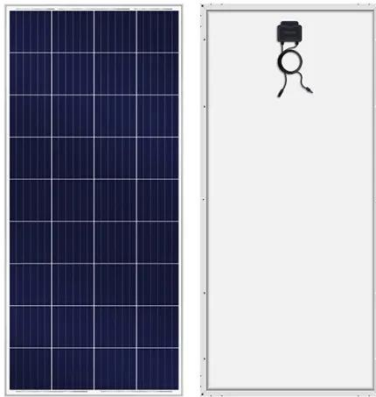

energy ...

Battery Cabinet, Battery Storage Cabinet, Battery Bank Rack

EverExceed VRLA battery cabinets are very durable, and easy to install. Engineered for use with most type of battery terminal models, these cabinets can fit a wide variety of applications.