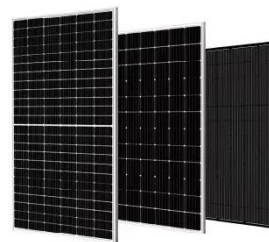

Residential Battery Cabinets

With secure compartments and modern design, our cabinets provide a tidy and space-saving option for storing energy system components. Say goodbye to clutter and hello to efficiency with our