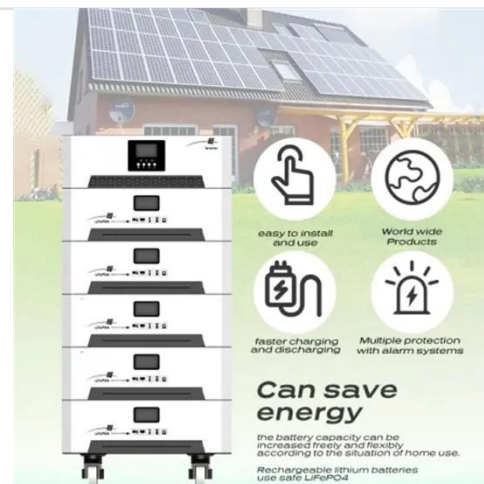

Mega Centro , Santo Domingo Este, Santo ...

5 Electric Vehicle (EV) Charging Stations at Mega Centro. Stations located at Entrada Megacentro, Santo Domingo, Santo Domingo, Dominican Republic

EV Charging Stations in Santo