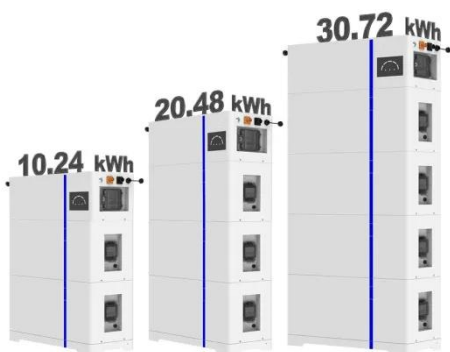

ESS

Serveredge 45RU 600mm Wide & 800mm Deep Fully Assembled ...

Serveredge Free Standing Fully Assembled rack Cabinets are a perfect solution for securely storing your high-density server & standard rack mount equipments in a data centres and standard computer ...

APC NetShelter 6U Wallmount Rack Enclosure Server Cabinet

Amazon : APC NetShelter 6U Wallmount Rack Enclosure Server Cabinet, AR106SH6, Single Hinged, Switch Depth