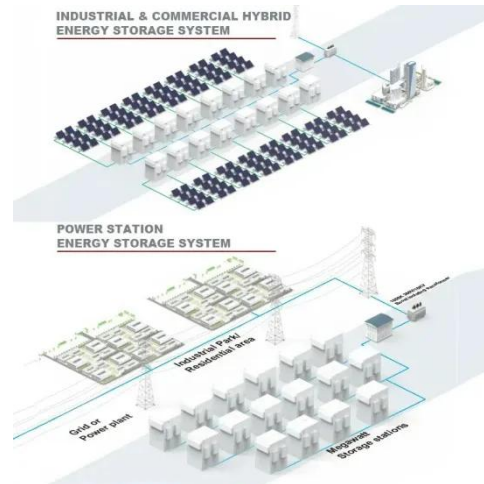

Ever wondered how your phone stays connected during a blackout? Meet the unsung hero of modern connectivity - mobile base station energy storage systems. These technological ...

China's 5G construction turns to lithium-ion batteries for energy

The battery is the core equipment to ensure the continuous power supply of the communication base station. When the mains power supply is normal, the battery can help smooth filtering and improve ...

CHINA MOBILE - RENEWABLE

ENERGY AND GREEN BASE STATION

...

China's photovoltaic communication base station energy storage By installing solar photovoltaic panels at the base station, the solution converts solar energy into electricity, and then utilizes the energy ...

Mobile base station site as a virtual power plant for grid stability

The system consists of a live mobile base station site with a mobile connection to the site, local controller, an existing battery, and a power system that, in combination, can function as part of ...