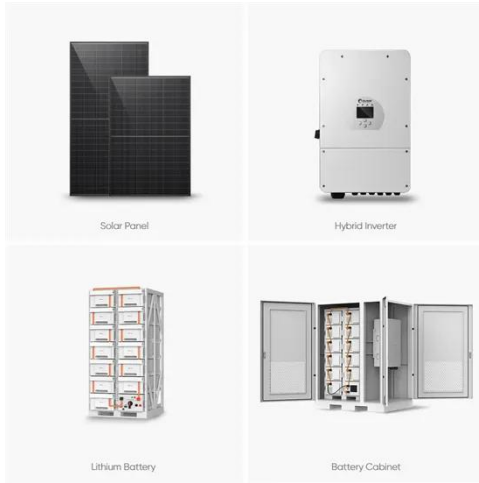

600mm Wide 600mm Deep Racky Rax Wall ...

The cabinet frameworks are finished in a high quality attractive black colour. ...

NavePoint 12U 600mm Depth Wallmount ...

The NavePoint Pro Series 12U 600mm network cabinet does the job for offices and retail environments that require a secure, heavy-duty wall-mounted storage ...

Distributed energy storage cabinet for industrial and

After more than 20 years of research and development, the business scope of Ceepower has covered 12 major fields. It has the ability to provide comprehensive