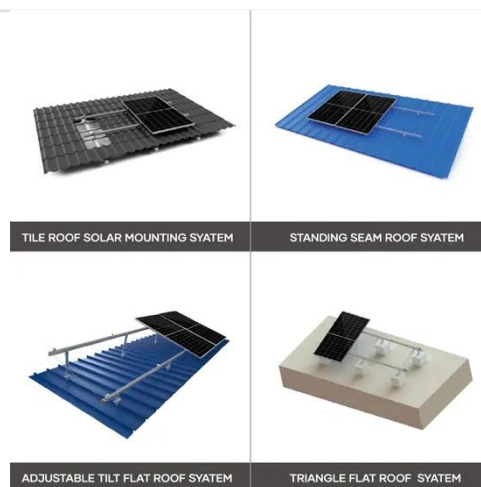

600mm Wide 600mm Deep Racky Rax Wall ...

The cabinet frameworks are finished in a high quality attractive black colour. ...

NavePoint 12U 600mm Depth Wallmount ...

The NavePoint Pro Series 12U 600mm network cabinet does the job for offices and retail environments that require a secure, heavy-duty wall-mounted storage ...