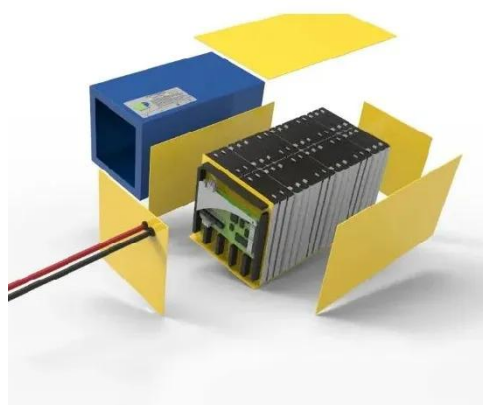

Distributed energy storage network cabinet 600mm deep

APC NetShelter 6U Wallmount Rack Enclosure Server Cabinet

Amazon : APC NetShelter 6U Wallmount Rack Enclosure Server Cabinet, AR106SH6, Single Hinged, Switch Depth 600mm Deep : Electronics Grow Your Edge Network This ...

Serveredge 15RU IP56 Rated 600mm Wide & 450mm Deep

Serveredge IP56 Rated Wall Mount cabinet / enclosures are designed for heavy duty outdoor applications to house sensitive data network equipment in the harshest environments.