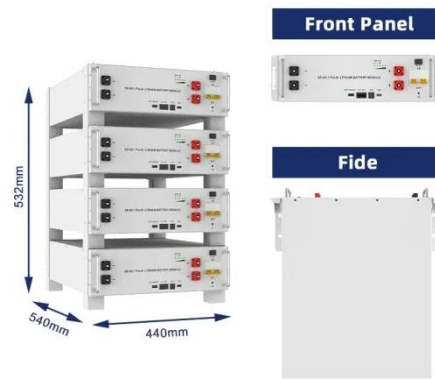

100 Watt Solar Panel Specifications

Find out how big is a 100W solar panel. Learn about its dimensions and where it can be installed for efficient solar power.