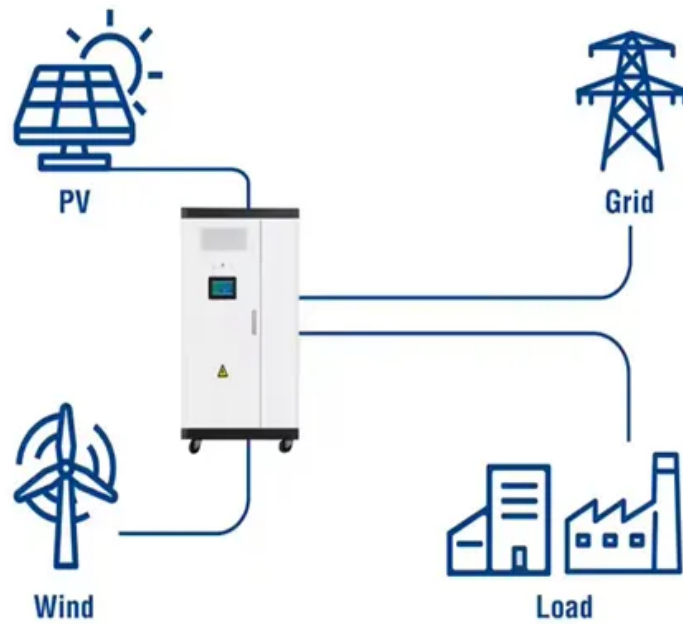

Espay Solar Energy S.L.

Dili has BESS outdoor base station power supply

Utility-Scale ESS solutions

Dili has BESS outdoor base station power supply

Dili solar container communication station Energy Management ...

This large-capacity, modular outdoor base station seamlessly integrates photovoltaic, wind power, and energy storage to provide a stable DC48V power supply and optical distribution.

Dili Uninterruptible Power Supply Vehicle BESS: Revolutionizing ...

DILI BASE STATION ENERGY

STORAGE SYSTEM PRICE LIST 2024

What is a mobile energy storage system? On the construction site, there is no grid power, and the mobile energy storage is used for power supply. During a power outage, stored electricity can be used to ...

3000w outdoor communication power supply BESS

The BESS-SPF-6000WH-3000W Optical storage mobile energy storage power

supply are off-grid energy storage power system suitable for two application scenarios: home off-grid photovoltaic