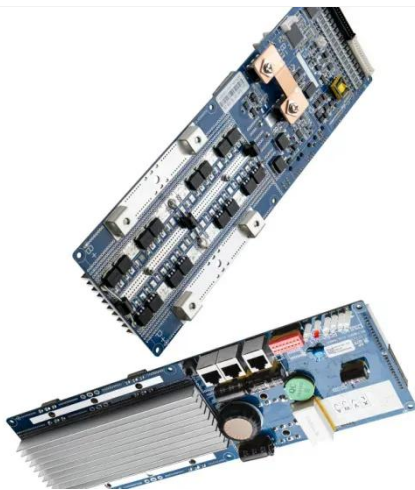

Energy Storage Cabinet

Customizable Solutions: We offer energy storage cabinets that can be customized in size, capacity, and features to meet specific project requirements, ensuring