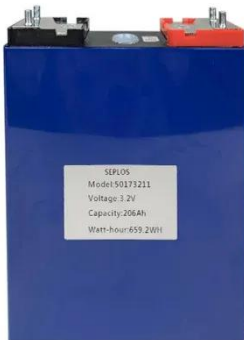

Our latest offering, the custom energy storage battery cabinet, is now trending among enterprises seeking to enhance their energy management systems. These cabinets provide a streamlined ...