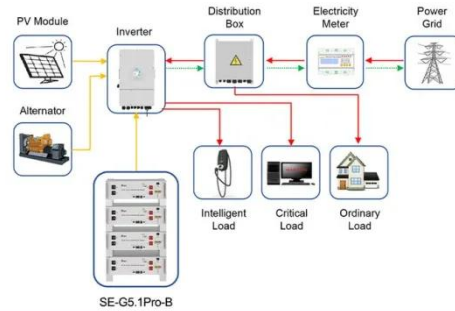

Application scenarios of energy storage battery products