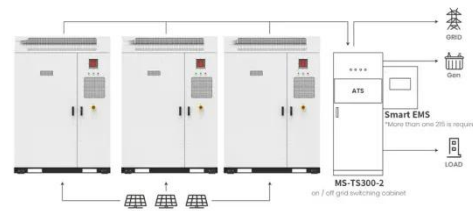

Solar Container 20ft

Increases your energy capabilities with our compact and powerful 20ft Solar Energy Container construction. Designed to be strong and mobile, it offers 140kWh per day, thanks to its 60 m² solar ...

Application scenarios of energy storage battery products