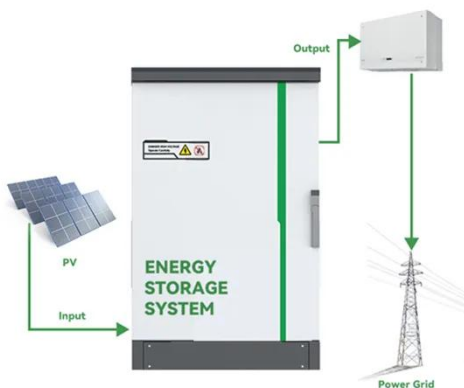

How to Convert a Battery into an Outdoor Power Supply: A ...

This guide will show you how to convert a battery into a reliable outdoor power supply for camping, RV trips, or emergency backup. Learn the steps, tools, and safety tips to create your own portable ...