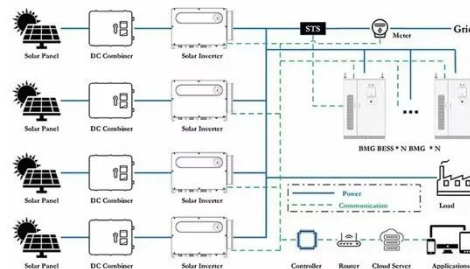

Chicago Switchgear Buyer

Chicago Switchgear Buyer is your trusted partner for buying all types of used and surplus switchgear and electrical equipment in the Chicago area and beyond.

Chicago Switchboard , Sparkstone Electrical Group Companies