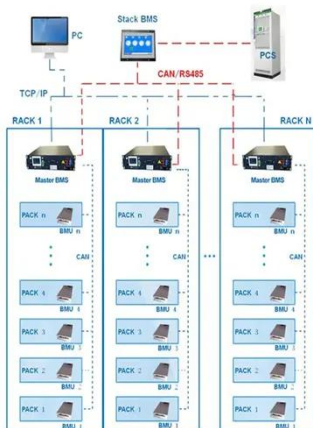

BMS Wiring Diagram