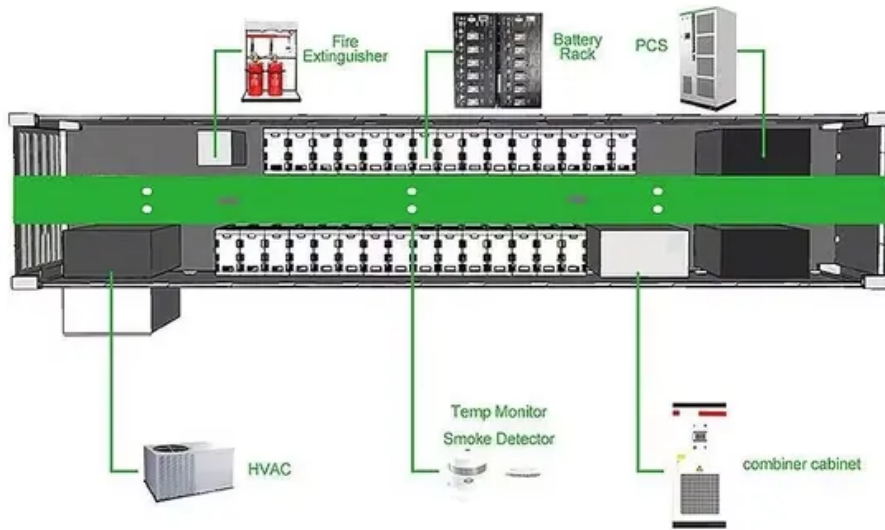

Espay Solar Energy S.L.

Congolese household energy storage power supply distributor

Congolese household energy storage power supply distributor

LiFePO₄ Battery, safety

Wide temperature: -20~55°C

Modular design, easy to expand