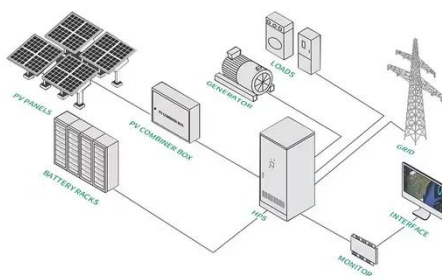

EP106: Energy Transition in Lithium Ion Batteries and the Impact on ...

In this episode, we comprehensively analyze the shift from Nickel Manganese Cobalt (NMC) to Lithium Iron Phosphate (LFP) batteries in the global energy sector. The central theme is ...

Best Lithium Iron Phosphate Power