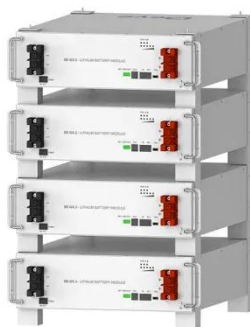

Deye Official Store

10 years warranty

Classical Companion 40Ah Rover