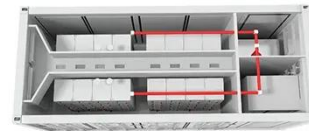

Lion Energy 60 kW/144 kWh POWERSave Cabinet , Global Power Supply

All-in-one, pre-assembled, scalable, battery energy storage system designed for commercial and industrial applications. Lion Energy offers a 10 year warranty on their commercial products that ...