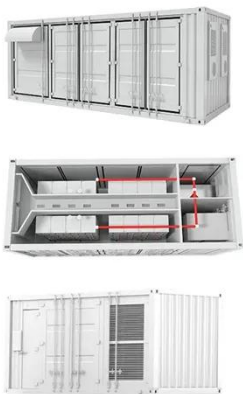

600mm Wide x 600mm Deep Data Cabinets & Server Racks , Comms ...

The 12U 600mm Wide x 600mm Deep PI Data enclosure/cabinet has been designed to ensure maximum rigidity and weight loading without compromising the versatility of the solution.

15U Wall Mount Comms Cabinet 600 Wide 600 Deep

A 15U Wallbox 600mm Wide 600mm

Parallel (Parallel operation up to 6 unit (only with battery connected))

AC input wires

AC output wires

Deep wall mounted cabinet for housing comms, computer and data networking devices. The Wallbox is a compact, robust and stylish box made from steel with a choice ...

6RU Wall Mount Server Cabinet 600x367x600mm , Deep & Durable

Built for strength and convenience, this 6RU 600x367x600mm wall-mounted cabinet delivers secure, accessible storage for network gear. Pre-assembled and Education Department compliant, it's ideal ...

All-Rack Wall Mount Comms Cabinet 9u 600mm Wide x 600mm Deep, Cabinet

Available in the following depths:
300mm (only available in 4u & 6u),
450mm, 550mm & 600mm ideal for
small network installations where floor
space doesn't allow for a floor standing
server cabinet.