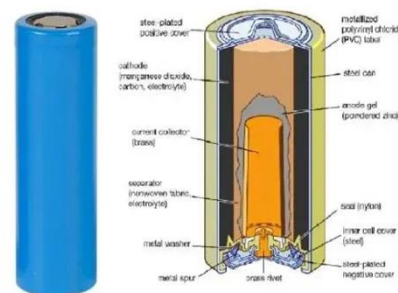

The Illuminating Company Completing Enhancement of Greater Cleveland