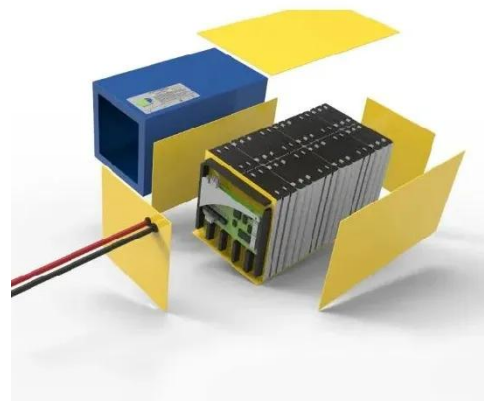

# **Charging station user cabinet 80kWh**

## Charging station user cabinet 80kWh

---

### Standing DC Fast Charging 60KW/80KW/120KW CCS1

Efficient and flexible multi-scenario charging system This charging system is designed to meet diverse charging needs across various vehicle types and application scenarios, combining high efficiency ...

### New Cabinet DC EV Chargers 30kw 60kw 80kw 240kw Super Fast Charging

The system of charging stations for smart electric car ev charging mainly has realized the functions of background monitoring, high voltage DC charging, AC charging, charging monitoring, charge ...