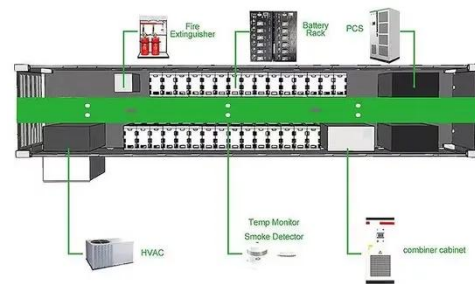

Customized Mobile Solar Container , Portable Solar Energy Storage

Highjoule's mobile solar containers provide portable, on-demand renewable energy with foldable photovoltaic systems (20KW-200KW) in compact 8ft-40ft units.