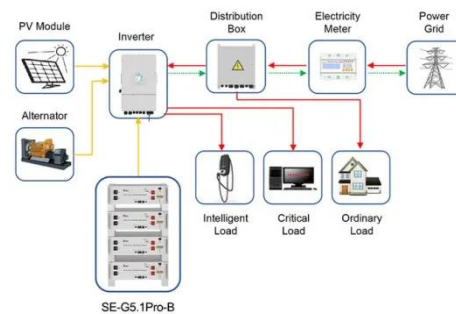

Application scenarios of energy storage battery products

Indoor Photovoltaic Energy Cabinet, Base Station Energy Storage

The cabinet accepts direct PV input via MPPT controllers, storing excess solar