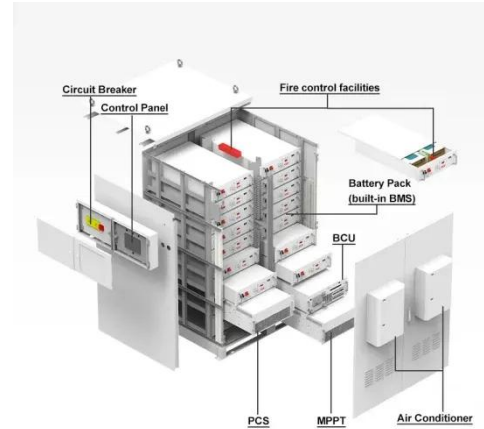

Westell offers secure, weather-tight outdoor network enclosures to protect electronic equipment for outdoor telecom networks.

Energy Efficiency and Sustainability in Outdoor Telecom Cabinets

Explore how energy-efficient outdoor telecom cabinets reduce power consumption, enhance sustainability, and lower operational costs for modern telecom networks.

What Are the Benefits of Telecom Cabinets Outdoors?

This article explores the many advantages of telecom cabinets designed for outdoor deployment and how choosing the right solutions, like Raycap's Fixed Telecom Cabinets, can make a significant ...