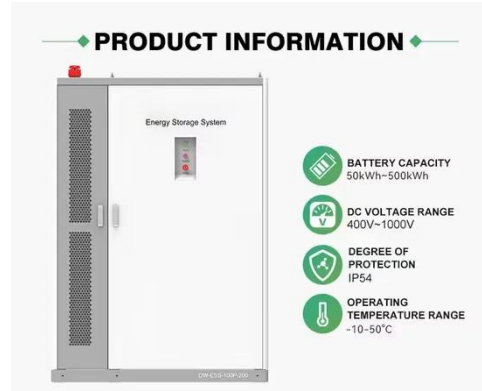

cabinet is no longer a passive metal box.
It has become a critical system

Contact Us

For catalog requests, pricing, or partnerships, please visit:
<https://espay.es>