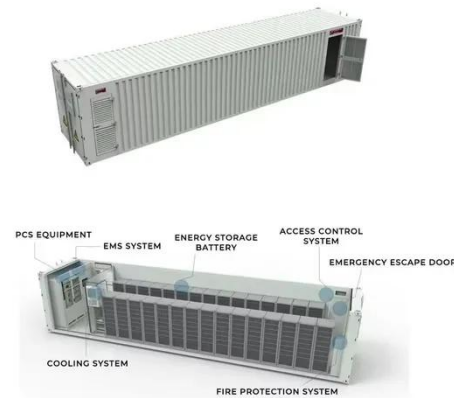

NavePoint 42U Server Cabinet 1200mm Deep with Locking ...

With adjustable depth and full-height cable management, the 42U NavePoint Commercial Series cabinet accommodates various 19-inch equipment for a neat installation.