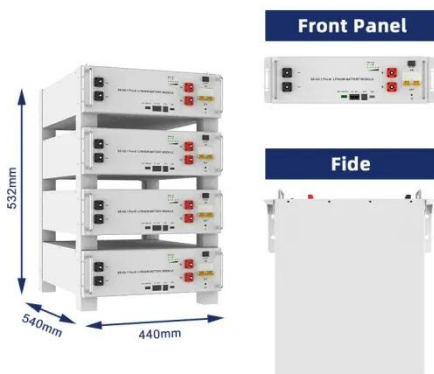

Brasilia's new outdoor communication power supply BESS

BESS (Battery Energy Storage Systems) Boost energy storage with Industrial/Commercial & Home BESS, powered by lithium batteries. Ensure grid stability, savings, & backups. Plus, power base ...