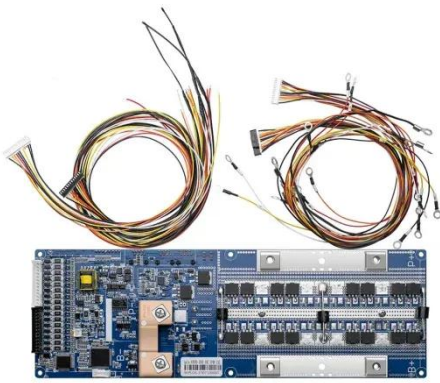

Cabinet Energy Storage System , VREMT

Standardized and scalable design for long-lasting, intelligent energy storage. Compact footprint with high single-cell energy density. Single cabinet footprint reduced by over 20%, with multi-unit scalability for ...

Energy Storage Enclosures/Cabinets , Modular Design to Meet ...

Our battery storage cabinets are constructed with a modular design, providing optimal flexibility for businesses across various sectors. Our power storage cabinets also adhere to safety and quality ...

High Voltage Box in Energy Storage Systems, Industry, SolarMak

What is a High Voltage Box in Energy Storage Systems? A high voltage box, often referred to as a high-voltage distribution cabinet, is an essential component in containerized energy ...