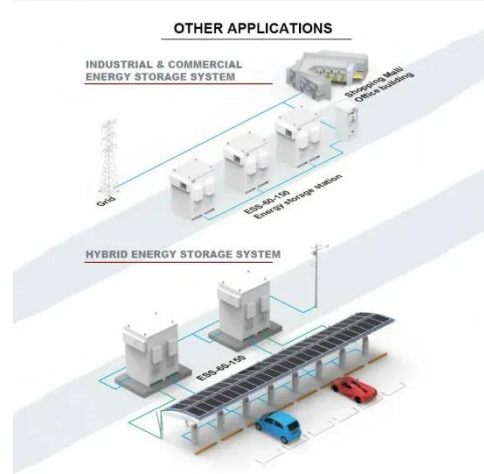

launched its energy storage systems (ESS) product offering in Gaborone, ...

Contact Us

For catalog requests, pricing, or partnerships, please visit:
<https://espay.es>