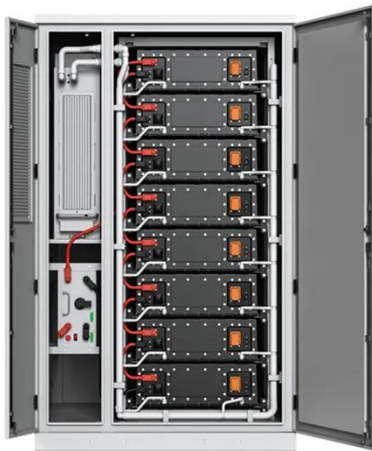

30kwh 40kwh 50kwh Outdoor ...

Sunark Energy Storage Container 30kwh 40kwh 50kwh Outdoor Metal Electrical Cabinet Bess for Solar, Find Details and Price about High Voltage Cabinet Ess Energy Storage System ...

Outdoor Integrated Energy Storage Cabinet

Outdoor Integrated Energy Storage Cabinet Discover TANFON's Outdoor Integrated Energy Storage Systema cutting-edge solution that seamlessly combines lithiumiron phosphate ...

Outdoor cabinet type energy storage system

Outdoor cabinet energy storage system is a compact and flexible ESS designed by Megarevo based on the characteristics of small C& I loads. The outdoor distributed energy storage system integrates core ...

Telecom Site Energy Storage Cabinet

Telecom Site Energy Storage Cabinet Type : Outdoor Photovoltaic Energy