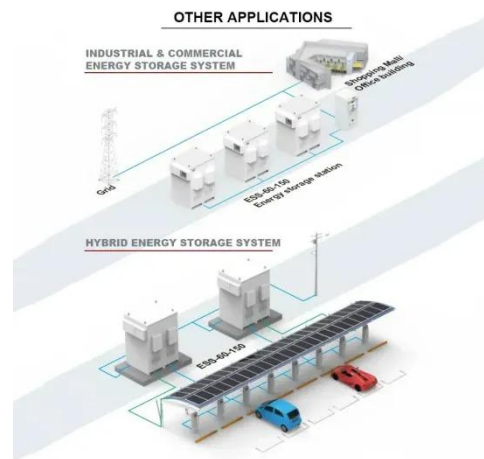

Solar container lithium battery internal energy storage cabinet principle What is the difference between a battery rack and a container?The battery rack consists of the required number of modules, the ...

Components of the South African outdoor communication battery cabinet

The Outdoor Telecom Cabinet system includes rectifier modules, monitoring unit, power distribution units, battery packs, temperature control and other equipment, they are installed in an all in one ...

BLOEMFONTEIN BATTERY ENERGY STORAGE STATION

Major projects now deploy clusters of 20+ containers creating storage farms with 100+MWh capacity at costs below \$280/kWh. Technological advancements are dramatically improving solar storage