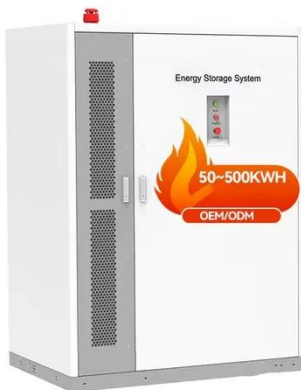

Basketball Ireland , Livestreaming , Videos , Highlights

Are you a Basketball Ireland member? Members can purchase their subscription directly through the Membership Platform (Sport80) and receive a 10% discount. Learn more here. Once you've ...

Building Integrated Photovoltaics (BIPV) , WBDG

Getting a feel for our panels' flexible nature, colour, and texture helps inform