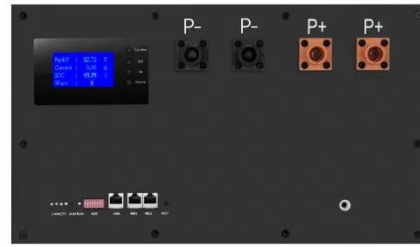

Pack: Powering Sustainable ...

From extended battery life to climate-resistant designs, high-quality lithium battery packs are transforming how Belize businesses manage energy. Whether you're upgrading existing systems or ...